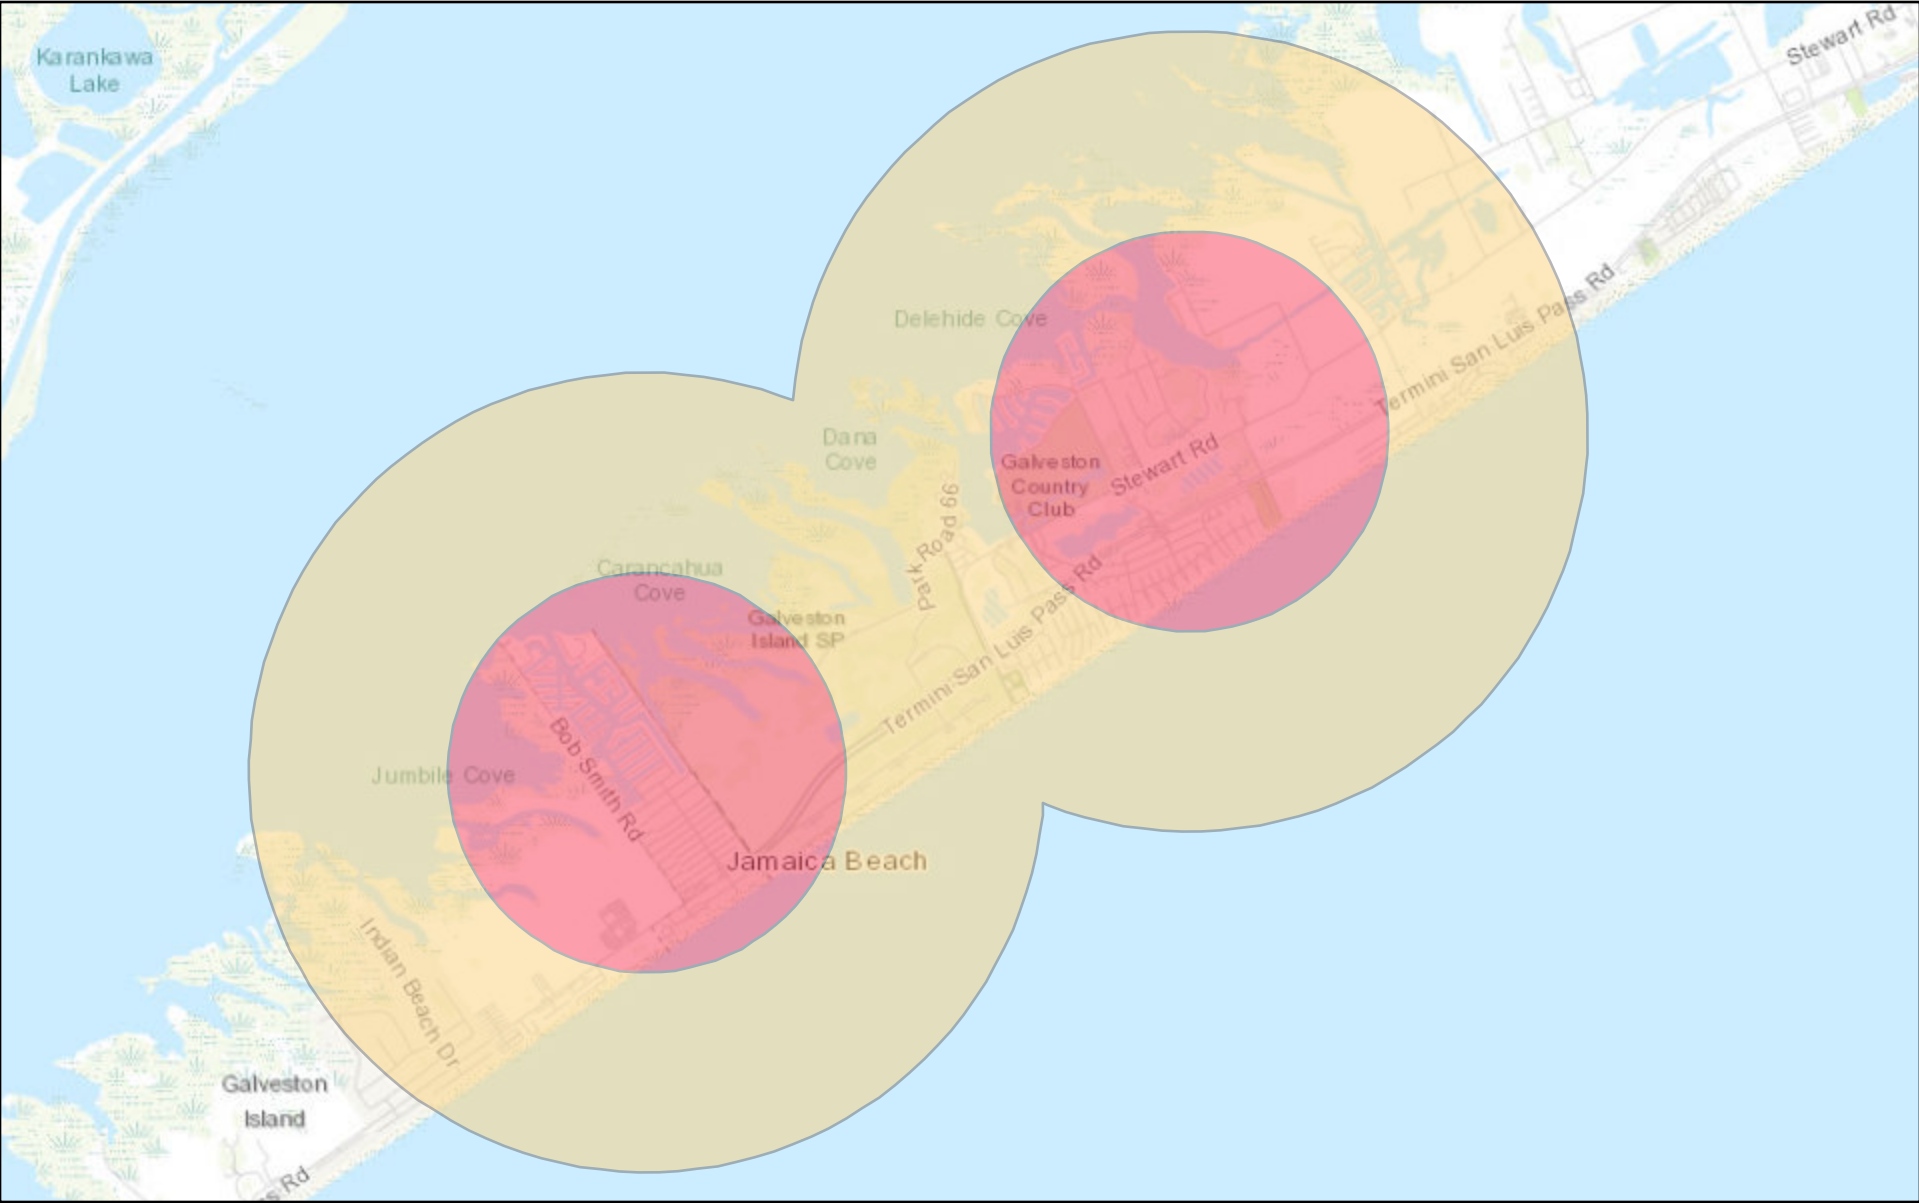

# Lethal Bronzing Galveston County Quarantined Area

6/2/2026

- Core Area
- Quarantine Area

Texas Parks & Wildlife, Esri, HERE, Garmin, INCREMENT P, USGS, METI/ NASA, NGA, EPA, USDA